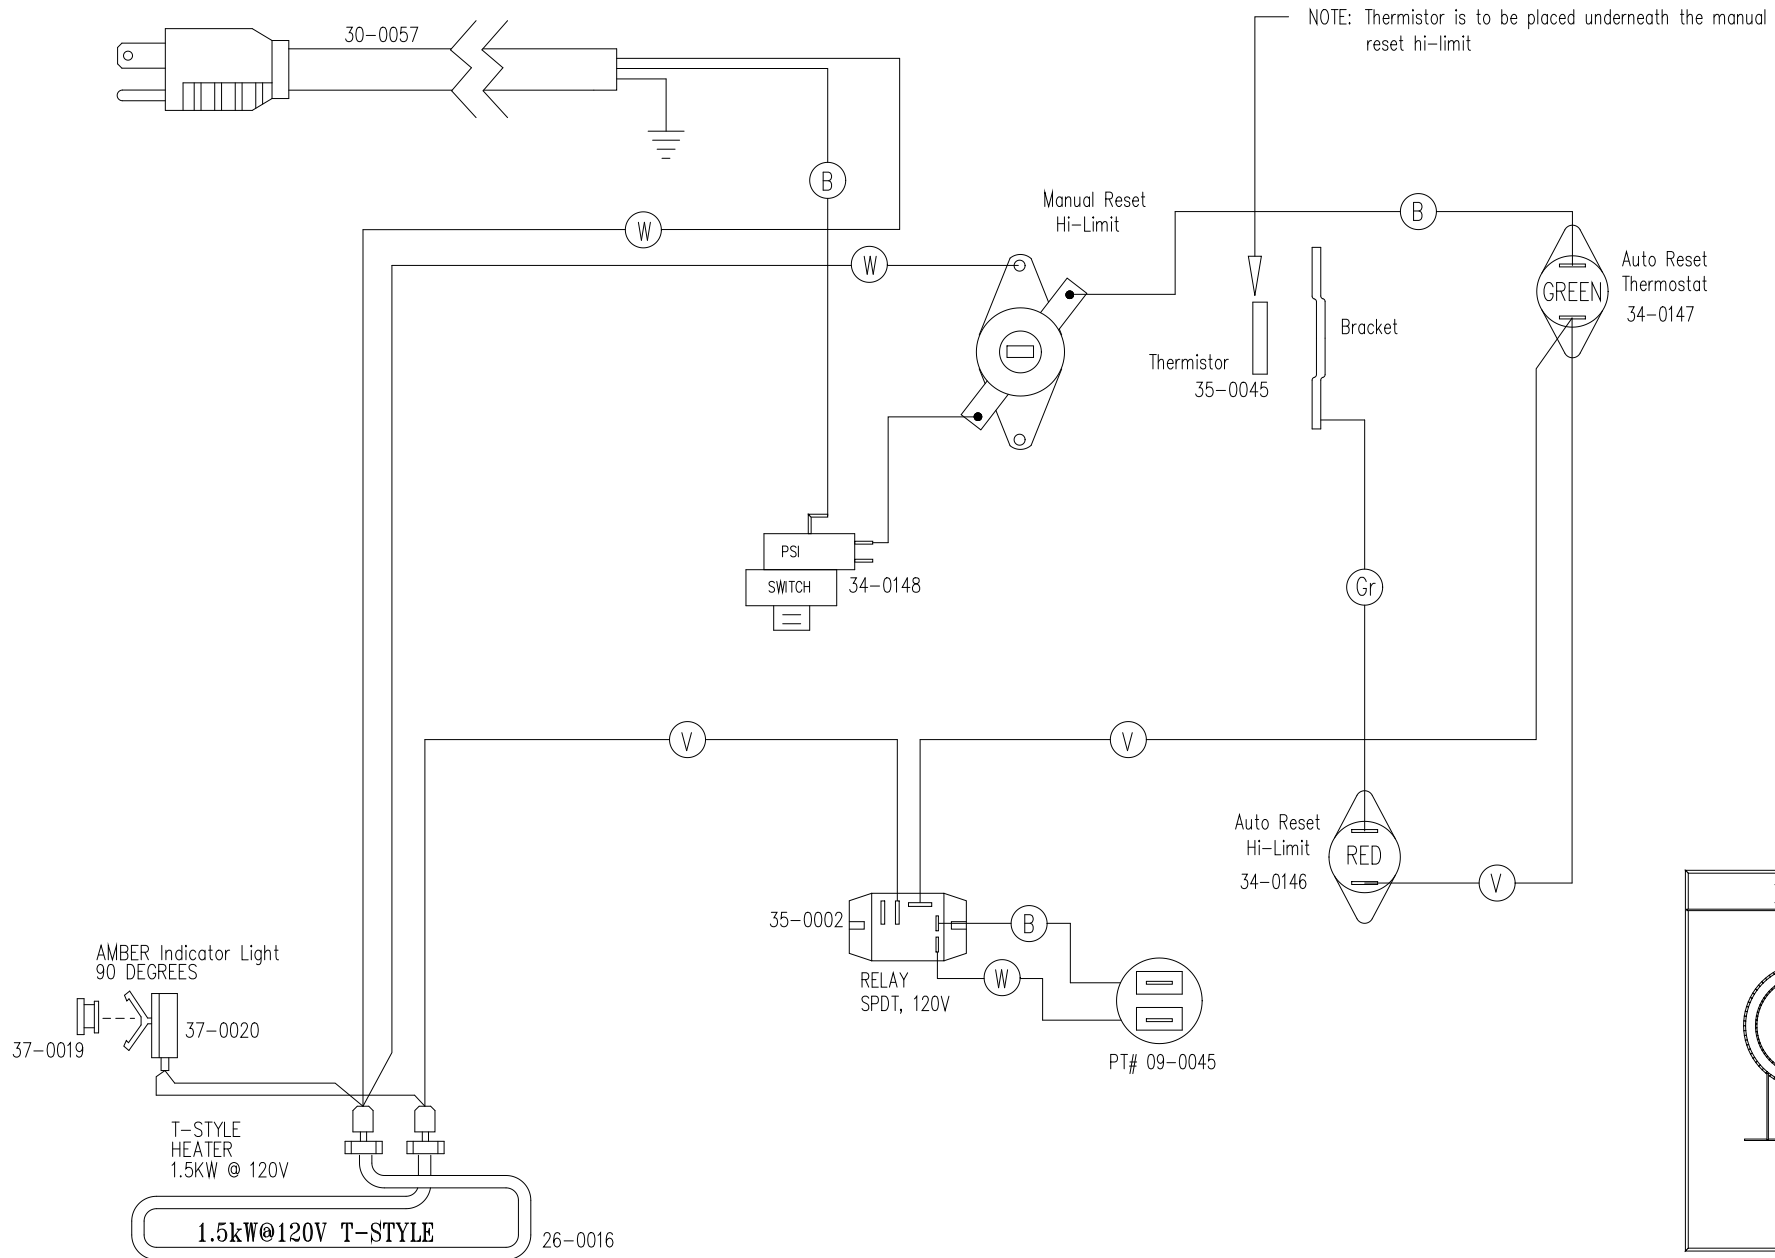

15 AMP POWER CORD

HYDRO-QUIP
CORONA, CA (909) 273-7575

Manufacture Notes:

Dwg. No.
BT-12AA-5

Drawn
TDM

Rev
2

Date
7.19.01

Diagram No.
1250

Wire Color Code

B - Black	G - Green
Br - Brown	Bl - Blue
R - Red	V - Violet
O - Orange	W - White
Y - Yellow	Gr - Gray